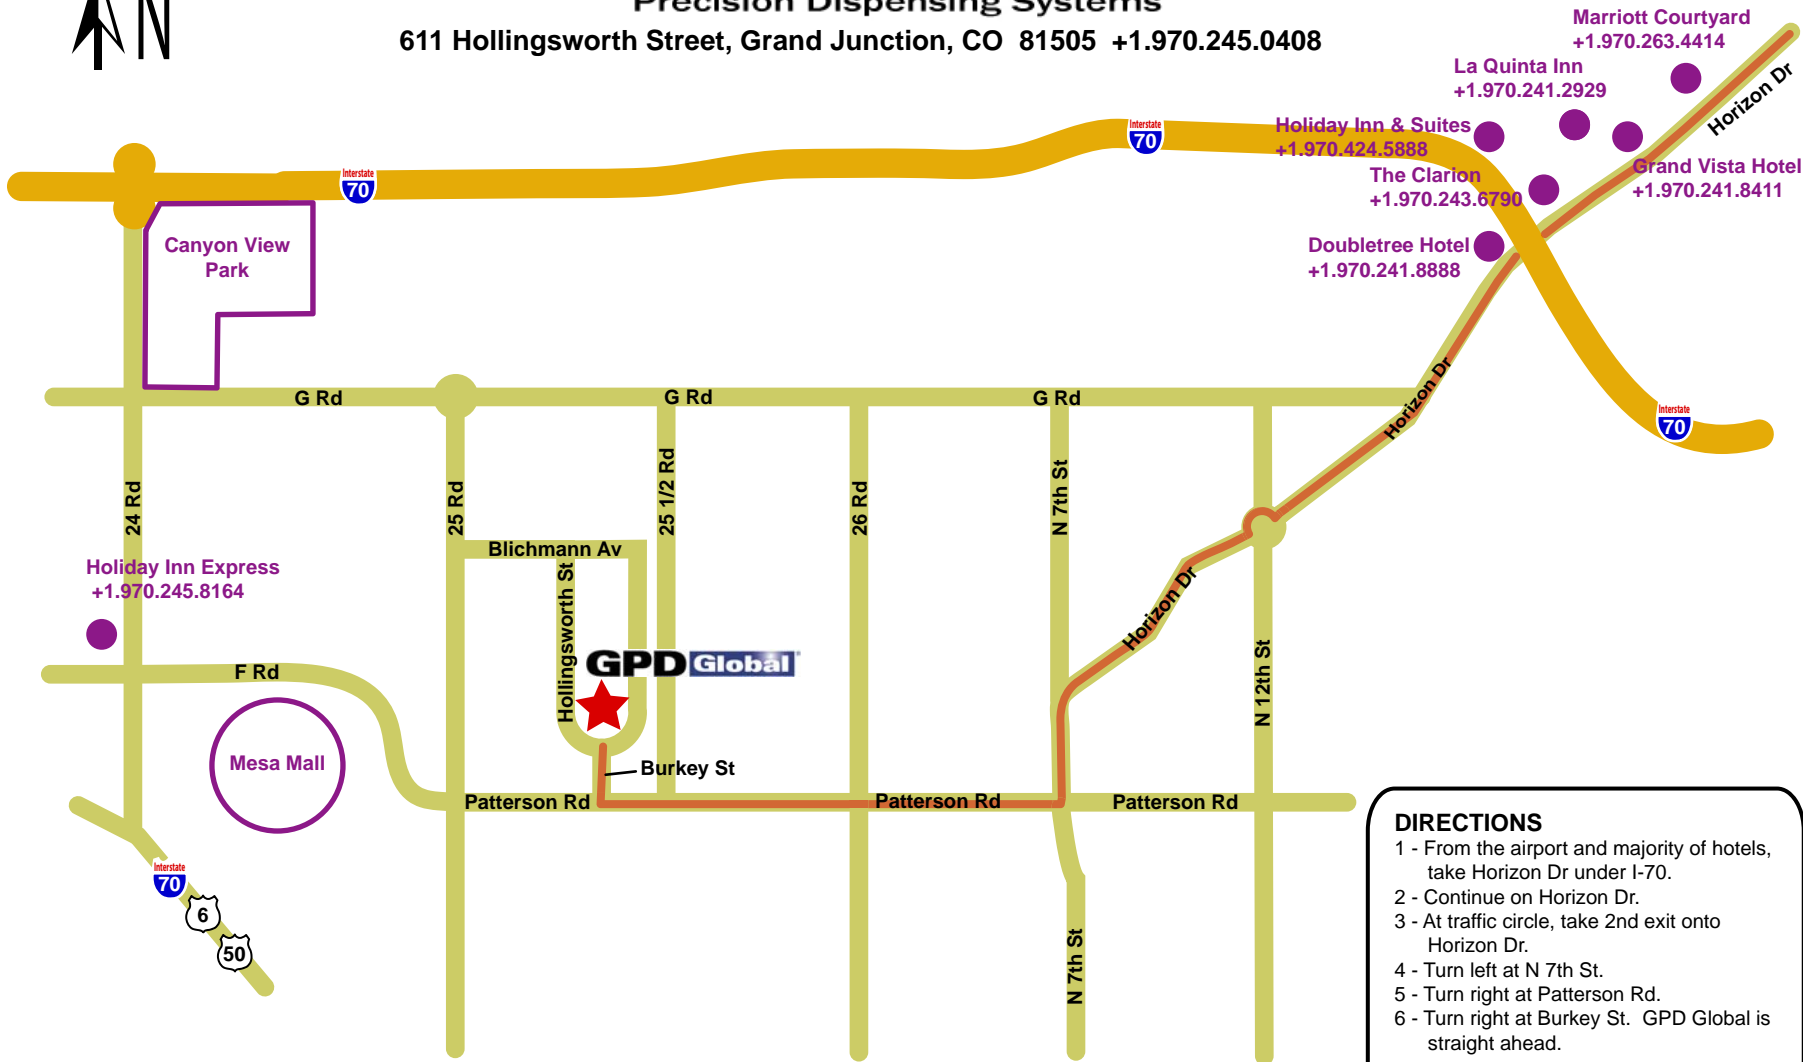

# GPD Global®

Precision Dispensing Systems

611 Hollingsworth Street, Grand Junction, CO 81505 +1.970.245.0408

Grand Junction Regional Airport (GJT)

**DIRECTIONS**

- 1 - From the airport and majority of hotels, take Horizon Dr under I-70.
- 2 - Continue on Horizon Dr.
- 3 - At traffic circle, take 2nd exit onto Horizon Dr.
- 4 - Turn left at N 7th St.
- 5 - Turn right at Patterson Rd.
- 6 - Turn right at Burkey St. GPD Global is straight ahead.

---

Local area information at [www.visitgrandjunction.com](http://www.visitgrandjunction.com)