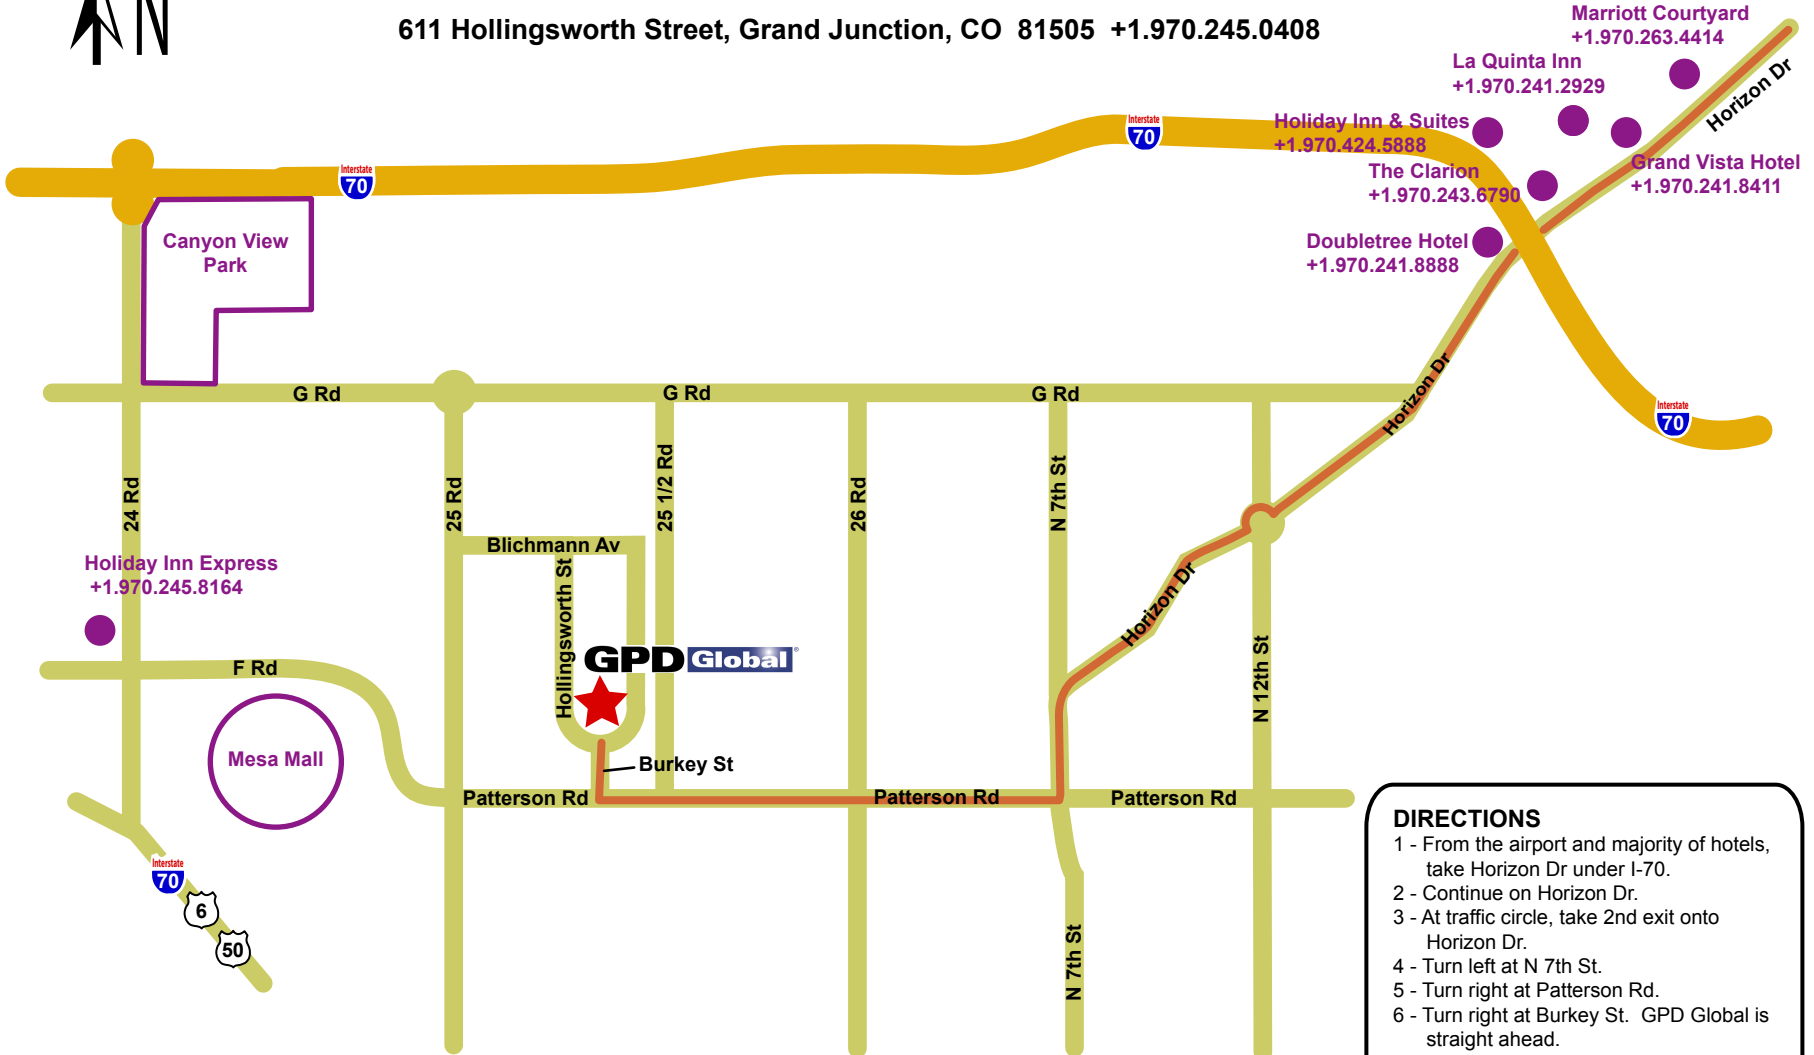

GPD Global®

611 Hollingsworth Street, Grand Junction, CO 81505 +1.970.245.0408

Grand Junction Regional Airport (GJT)

DIRECTIONS

- 1 - From the airport and majority of hotels, take Horizon Dr under I-70.
- 2 - Continue on Horizon Dr.
- 3 - At traffic circle, take 2nd exit onto Horizon Dr.
- 4 - Turn left at N 7th St.
- 5 - Turn right at Patterson Rd.
- 6 - Turn right at Burkey St. GPD Global is straight ahead.

Local area information at www.visitgrandjunction.com

Hampton Inn +1.970.243.3222 Main Street Suites +1.970.242.2525 Springhill Suites by Marriott +1.970.424.5777